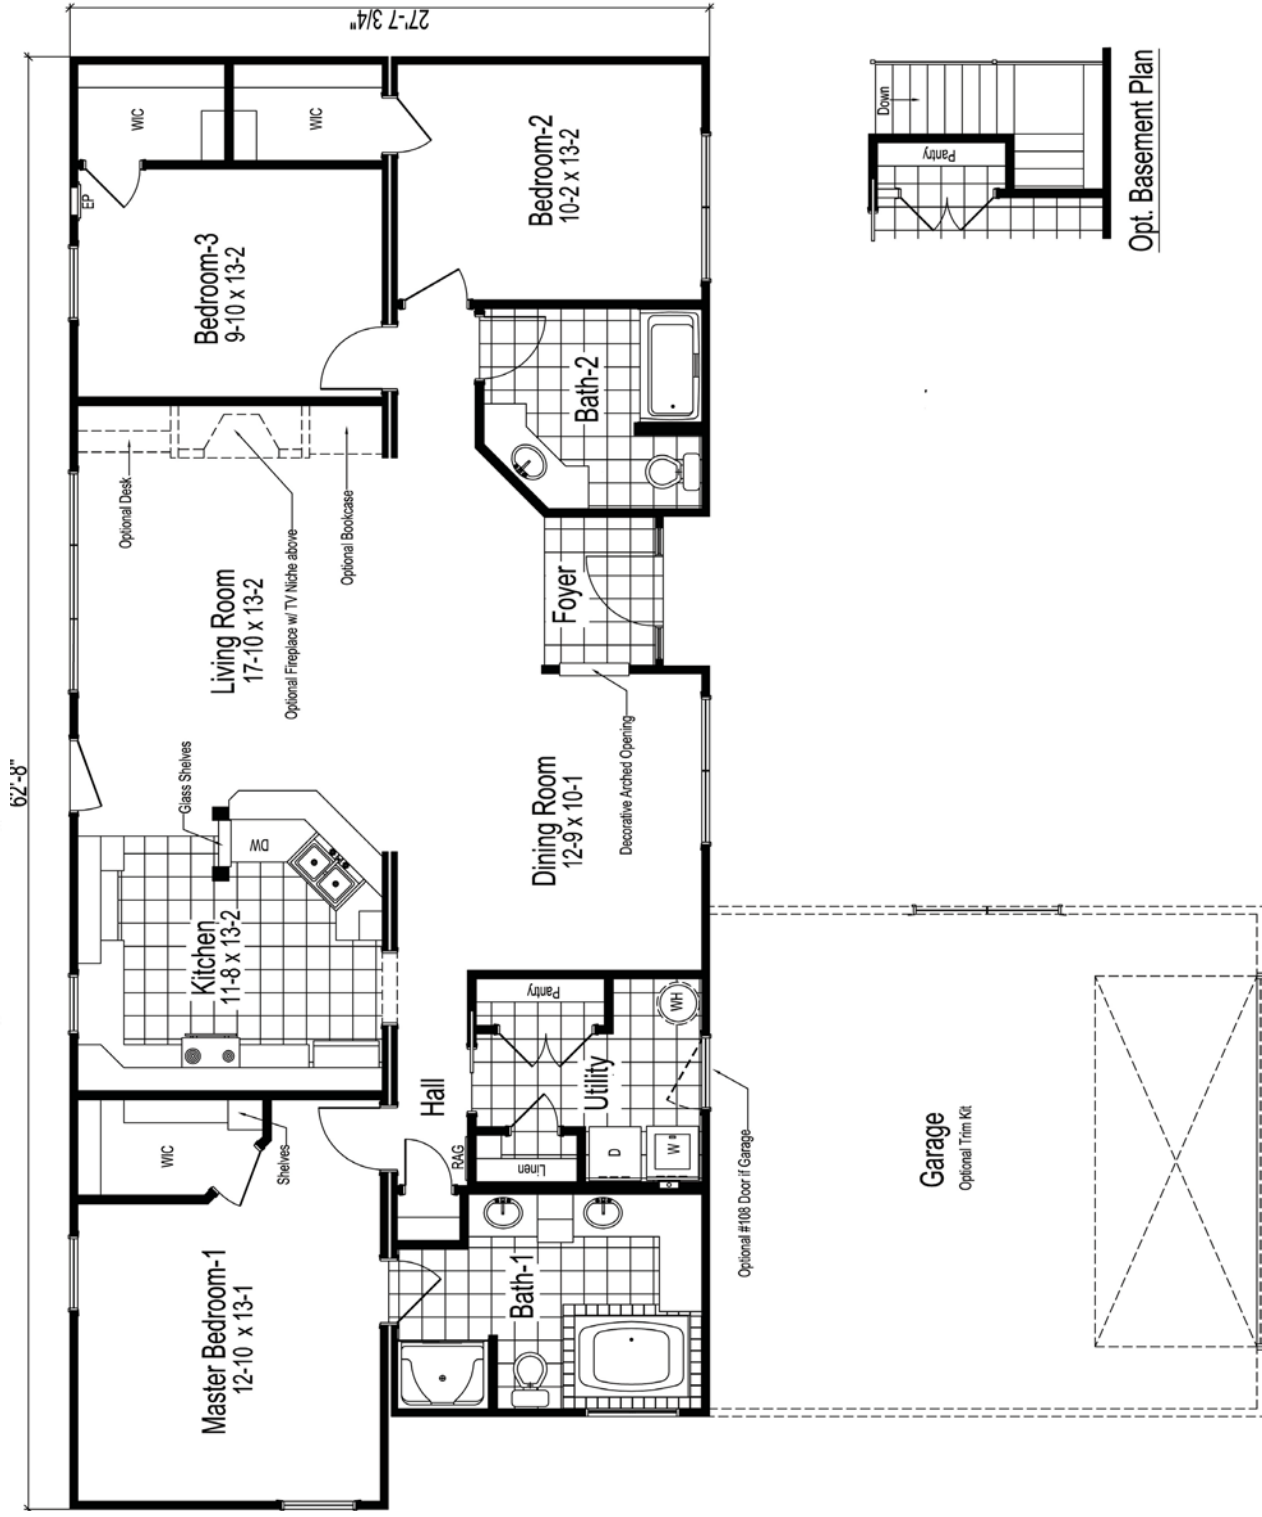

First Floor: 1,664 sq. ft. finished

QR Code
Scan using your
barcode reader app on
your smart phone to
see photos of this
model

NATIONWIDE Homes

HiPERFORMANCE BUILDERS

nationwide-homes.com • facebook.com/nationwidehome

Alternate #1 Floor Plan

Opt. Basement Plan