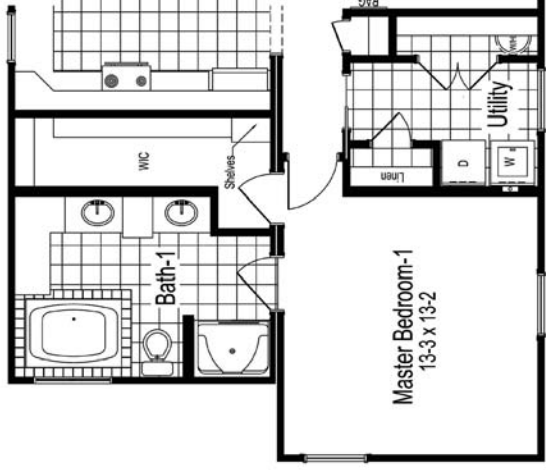

First Floor: 1,664 sq. ft. finished

QR Code
Scan using your
barcode reader app on
your smart phone to
see photos of this
model

NATIONWIDE Homes

HiPERFORMANCE BUILDERS

nationwide-homes.com • facebook.com/nationwidehome

Alternate #1 Floor Plan

Opt. Basement Plan